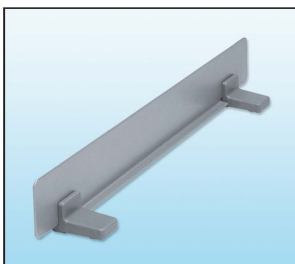

Extendo

- * The shelves closed base and rim prevent objects from falling out or jamming.
- * The material's rigidity makes it especially suitable for use in widths of 600 to 1,200mm.
- * The curved corner make them easy to clean.
- * Also be used in units with sliding doors.

Accessories for Extendo

Extendo

- Shelf for concealed extension runner
- * Including adapter & Dynapro runner
- * Surface: White

Width	Depth	Height
362-368	495	90
412-418	495	90
462-468	495	90
562-568	495	90
862-868	495	90

Non-slip Mat

- * Easy to remove for cleaning.

Grass Dynapro 450mm

- * Full-extension runner
- * loading: 40kg

Optional Items

Extra Shelf Set (White)

- * Use the magnetic strip to attach to the Extendo.

Width	Depth	Height
834	226	160 / 164
534	226	160 / 164

Rail (white)

- * Magnetic clip-on shelf rail Extendo pull-out shelf.

Size (mm)	400	450	500	600	900

Shelf Divider (White)

- * Can be attached to the shelf (base or side) Or the non-slip mat.