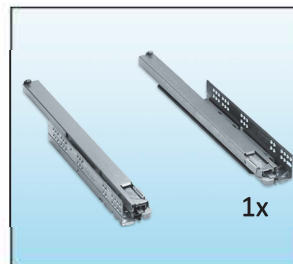

Extendo

- * The shelves closed base and rim prevent objects from falling out or jamming.
- * The material's rigidity makes it especially suitable for use in widths of 600 to 1,200mm.
- * The curved corner make them easy to clean.
- * Also be used in units with sliding doors.

Accessories for Extendo

Extendo

- Shelf for concealed extension runner
- * Including adapter & Dynapro runner
- * Surface: White

Width	Depth	Height
362-368	495	90
412-418	495	90
462-468	495	90
562-568	495	90
862-868	495	90

Non-slip Mat

- * Easy to remove for cleaning.

Grass Dynapro 450mm

- * Full-extension runner
- * loading: 40kg

Optional Items

Extra Shelf Set (White)

- * Use the magnetic strip to attach to the Extendo.

Width	Depth	Height
834	226	160 / 164
534	226	160 / 164

Rail (white)

- * Magnetic clip-on shelf rail Extendo pull-out shelf.

Size (mm)	400	450	500	600	900

Shelf Divider (White)

- * Can be attached to the shelf (base or side) Or the non-slip mat.