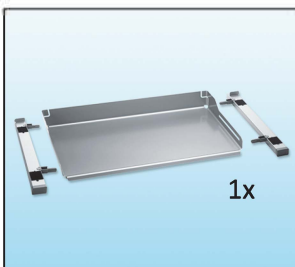

- Order Kit No**
 31-EXTENDO 600 (CMP)
 31-EXTENDO 900 (CMP)
 31-EXTENDO 400 (WH)
 31-EXTENDO 450 (WH)
 31-EXTENDO 500 (WH)
 31-EXTENDO 600 (WH)
 31-EXTENDO 900 (WH)

B = Unit Width	400 / 450 / 500 / 600 / 900 mm
T = Interior Depth	500 mm
H = Interior Height	90 mm

Extendo

- * The shelves closed base and rim prevent objects from falling out or jamming.
- * The material's rigidity makes it especially suitable for use in widths of 600 to 1,200mm.
- * The curved corner make them easy to clean.
- * Also be used in units with sliding doors.

Accessories for Extendo

Extendo

- Shelf for concealed extension runner
- * Including adapter & Dynapro runner
- * Surface: White

Width	Depth	Height
362-368	495	90
412-418	495	90
462-468	495	90
562-568	495	90
862-868	495	90

Rail (white)

- * Magnetic clip-on shelf rail Extendo pull-out shelf.

Size (mm)	400	450	500	600	900

Shelf Divider (White)

- * Can be attached to the shelf (base or side) Or the non-slip mat.